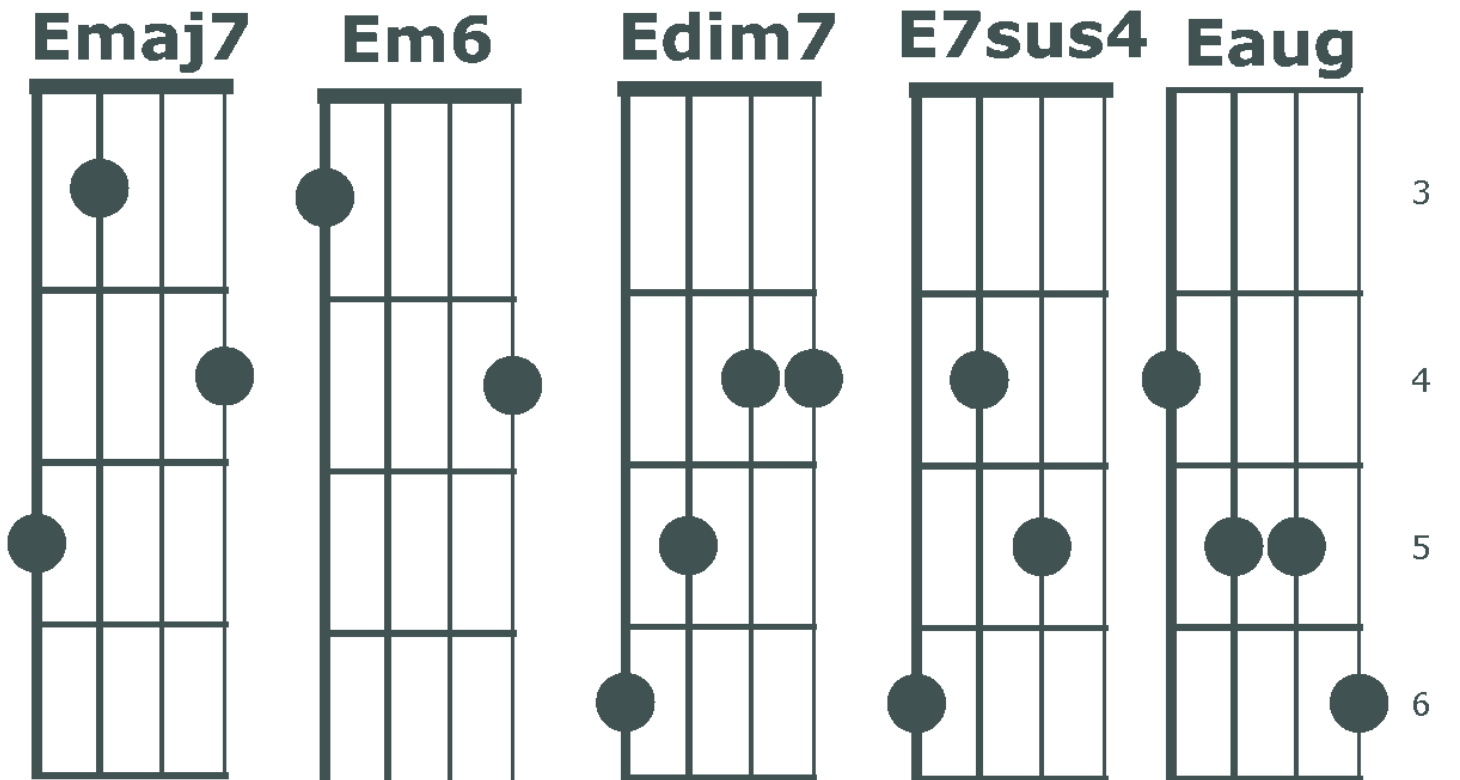

Banjo Chords (C tuning) E chords

www.traditionalmusic.co.uk

Chords starting E for 5 string Banjo in C tuning

www.traditionalmusic.co.uk

The above graphics are in high definition 300 DPI and will print brilliantly even if the screen display is not that good.