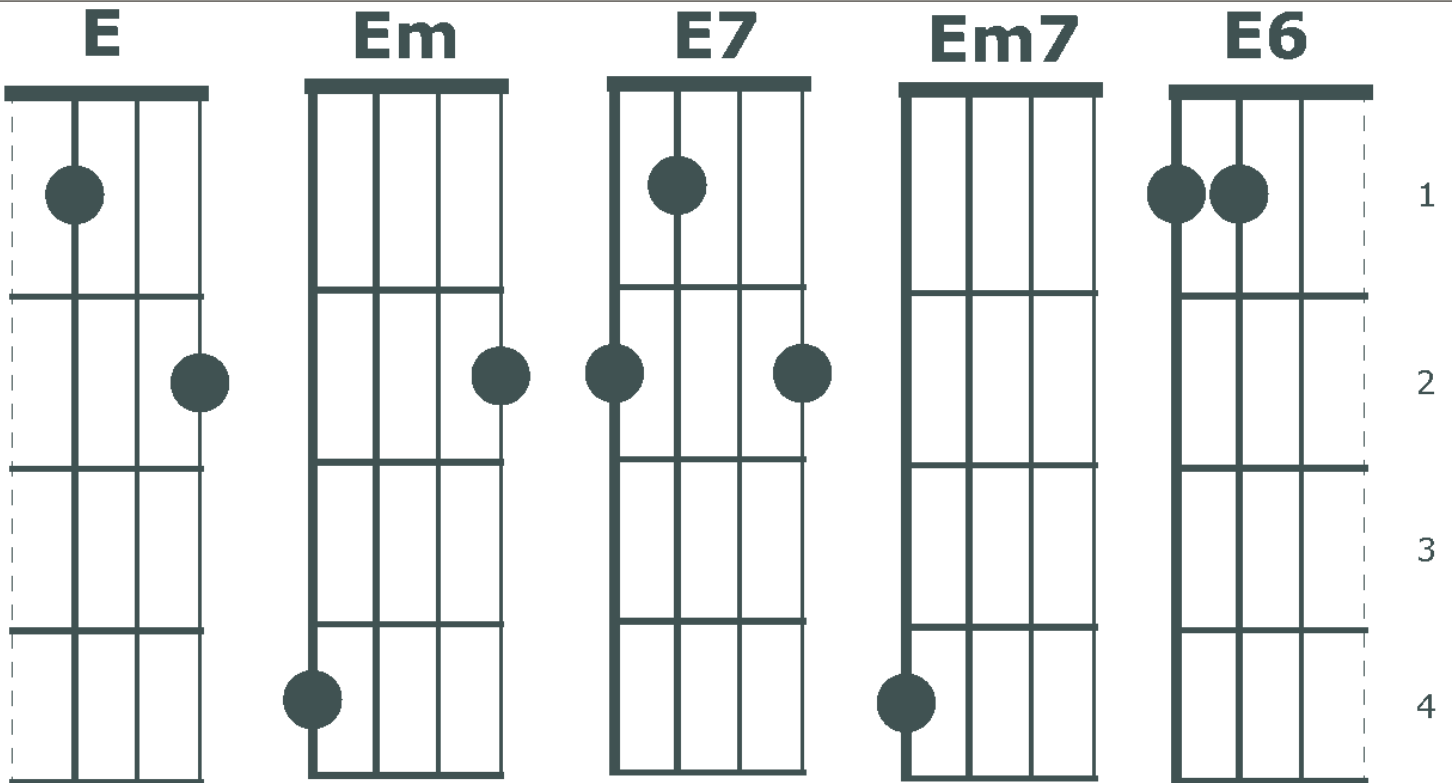

Banjo Chords (C tuning) E chords

www.traditionalmusic.co.uk

Chords starting E for 5 string Banjo in C tuning

www.traditionalmusic.co.uk

The above graphics are in high definition 300 DPI and will print brilliantly even if the screen display is not that good.